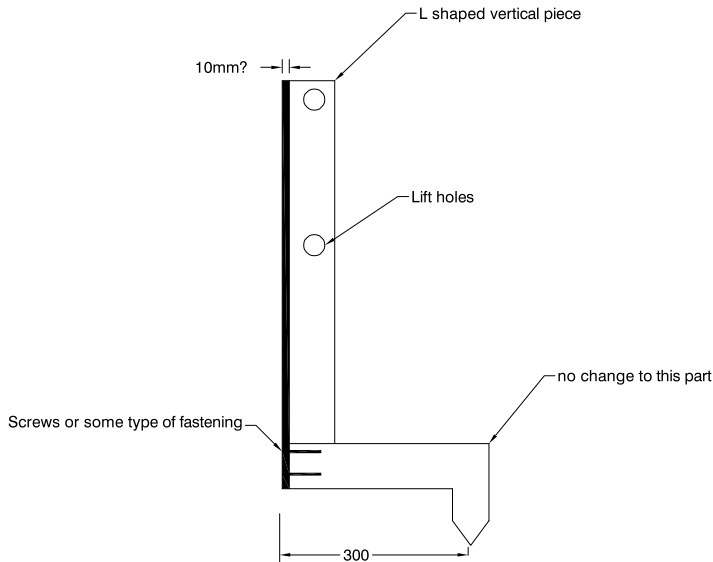

Top view

Side view

Front view

installed view

This spacer bars are to keep two single units standing upright inside a double catchbasin.

DCB c/w CB Shields