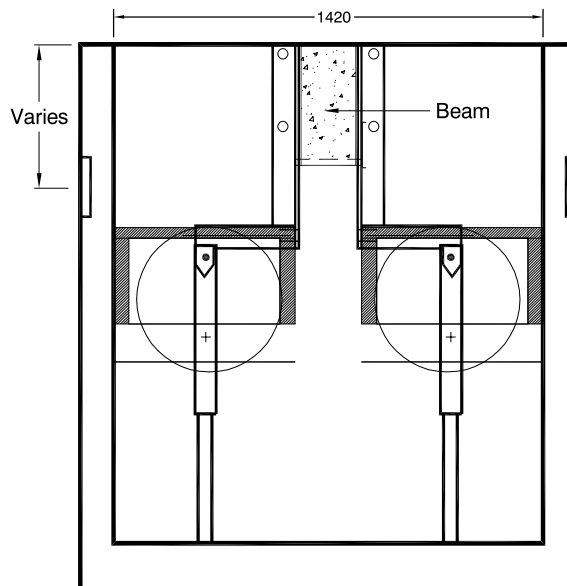

Top view

Side view

Front view

installed view

This spacer bars are to keep two single units standing upright inside a double catchbasin.

DCB c/w CB Shields