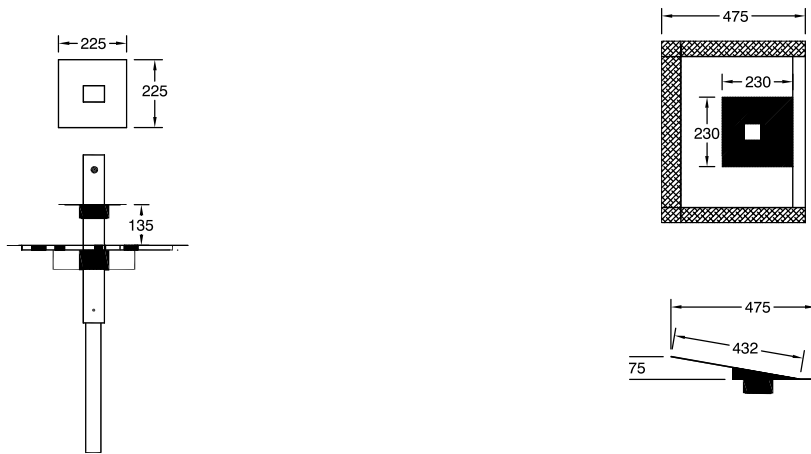

This shallow unit will fit catchbasins  
t/g - invert depth of 450mm or greater.

Installed view

Support plate detail

Deflection plate with tapered opening

**CB Shield Shallow catchbasins**  
**Oct 2019**