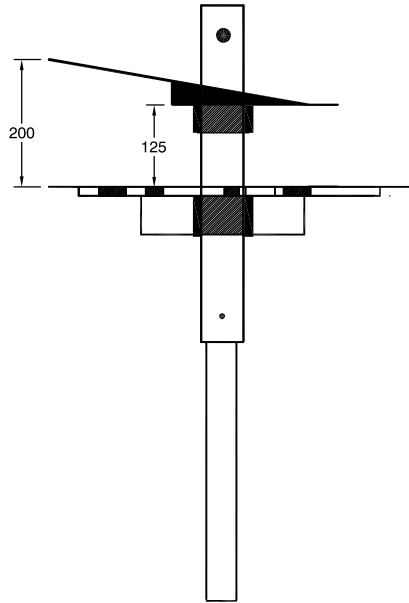

This shallow unit will fit catchbasins  
t/g - invert depth of 450mm or greater.

Installed view

Support plate detail

Deflection plate with tapered opening

**CB Shield Shallow catchbasins**  
**Oct 2019**